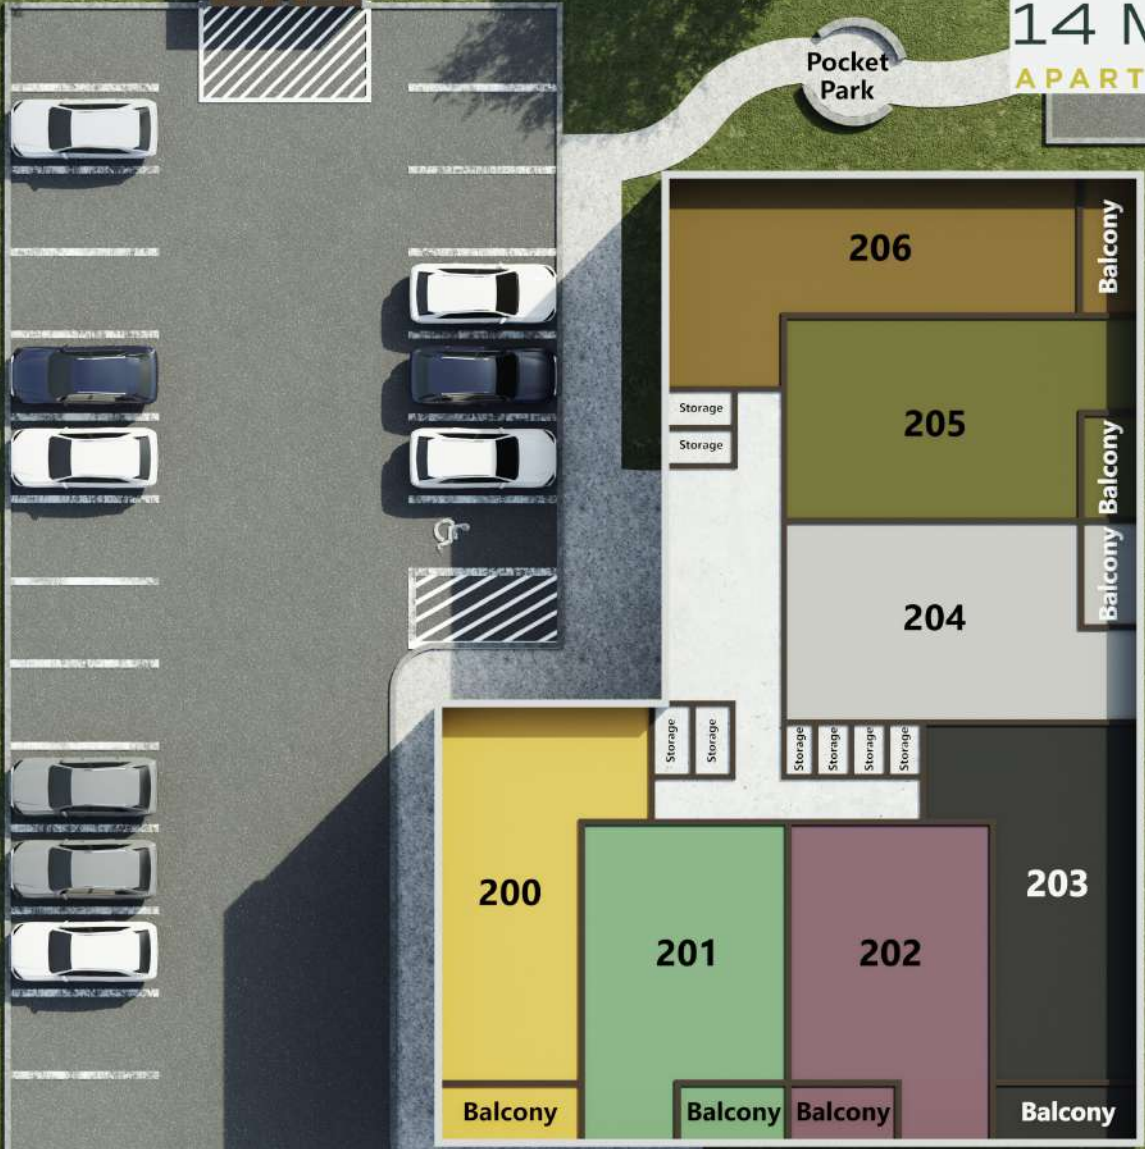

14 MILE APARTMENTS

REFUSE

Pocket Park

FIRST FLOOR LEGEND

- Whitcomb
- Fisher
- Broadacre
- Hosmer
- Custer
- Lawson

WEST 14 MILE ROAD

TO DOWNTOWN CLAWSON

The map is a representative artist rendering and should only be used general reference. Details and scale may be different than shown.

14 MILE APARTMENTS

REFUSE

Pocket Park

SECOND FLOOR LEGEND

- | | |
|--|--|
|  Bywood |  Highland |
|  Chippewa |  Bowers |
|  Woodside |  Tacoma |
|  Baker | |

WEST 14 MILE ROAD

TO DOWNTOWN CLAWSON

The map is a representative artist rendering and should only be used general reference. Details and scale may be different than shown.