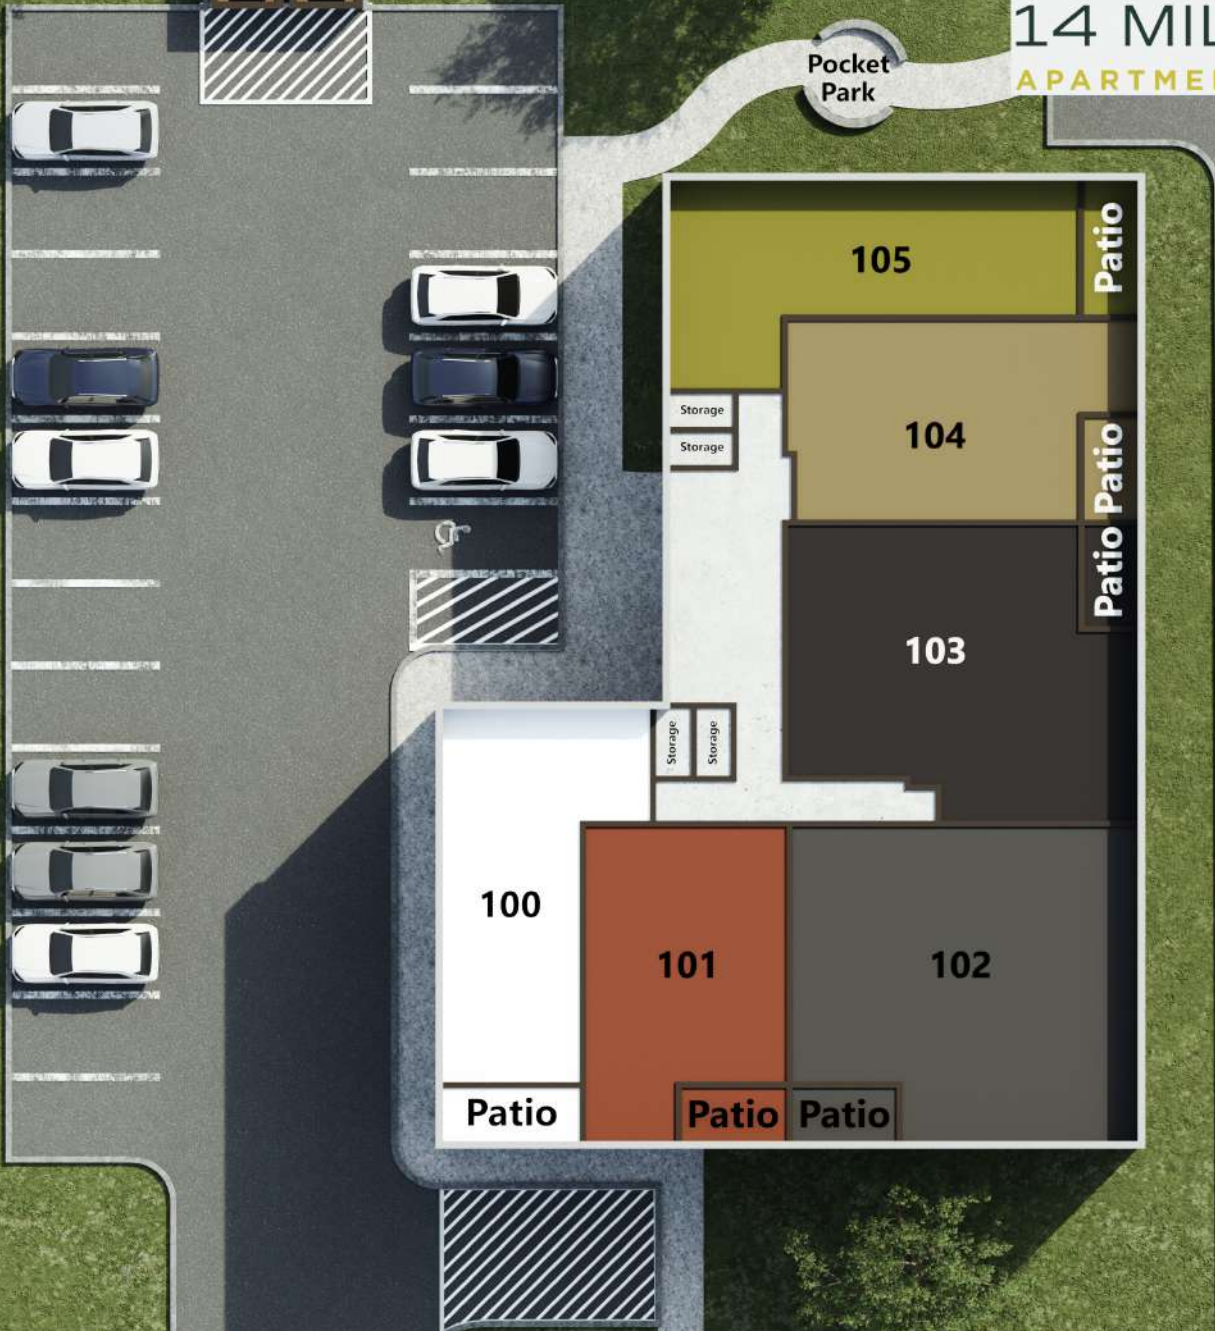

14 MILE APARTMENTS

REFUSE

Pocket Park

FIRST FLOOR LEGEND

- Whitcomb
- Fisher
- Broadacre
- Hosmer
- Custer
- Lawson

WEST 14 MILE ROAD

TO DOWNTOWN CLAWSON

The map is a representative artist rendering and should only be used general reference. Details and scale may be different than shown.

14 MILE APARTMENTS

REFUSE

Pocket Park

SECOND FLOOR LEGEND

- | | |
|--|--|
|  Bywood |  Highland |
|  Chippewa |  Bowers |
|  Woodside |  Tacoma |
|  Baker | |

WEST 14 MILE ROAD

TO DOWNTOWN CLAWSON

The map is a representative artist rendering and should only be used general reference. Details and scale may be different than shown.